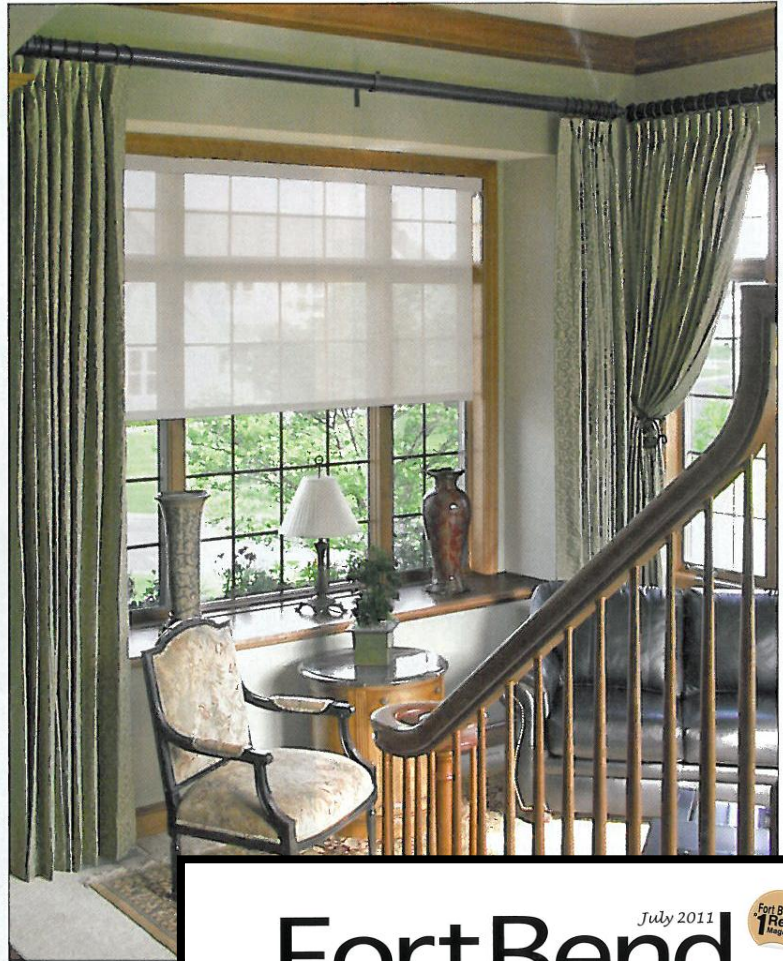

# Baffled by Window Coverings?

You can't go wrong with curtains; they add style and personality to any room

Repreve sheers in ivory from Curtain Works gather loosely at the top along a simple pole rod giving definition and height to the window. Plus, the earth-friendly curtains are made from recycled fibers. [www.curtainworks.com](http://www.curtainworks.com) ❖ The shade-drape combo in this sitting room provide the perfect combination for day time light and night time privacy. V2K photo.